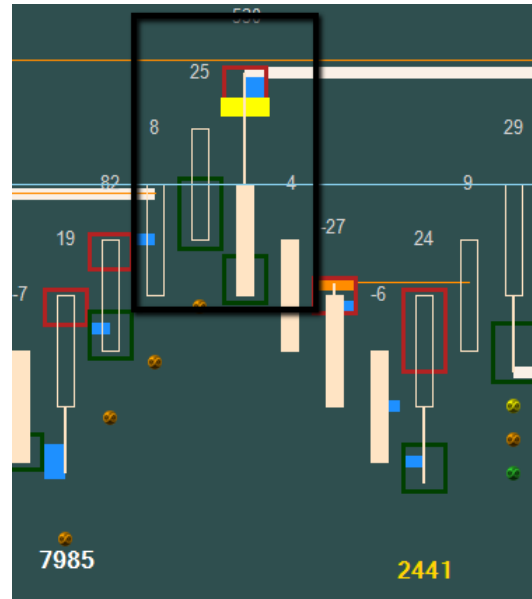

Setup 2 enhanced setups

1. Xbox with trapped order and MM formed on same bar, and *within 2 ticks of OP level*

Long (TxMM on MM)

Short (TxMM on paw)

2. Xbox with trapped order and paw *within 2 ticks of an OP level*

Long (TxP on MM)

Short (TxP on MM)

OP levels in order of preference

1. Previous MM
2. Paw line
3. Institutional block
4. Zone of interest (ZOI)