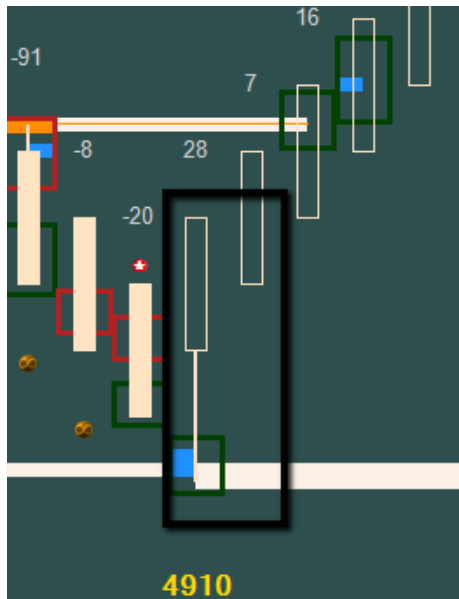

Setup 2 enhanced setups

1. Xbox with trapped order and MM formed on same bar, and *within 2 ticks of OP level*

Long (TxMM on MM)

Short (TxMM on paw)

2. Xbox with trapped order and paw *within 2 ticks of an OP level*

Long (TxP on MM)

Short (TxP on MM)

OP levels in order of preference

1. Previous MM
2. Paw line
3. Institutional block
4. Zone of interest (ZOI)