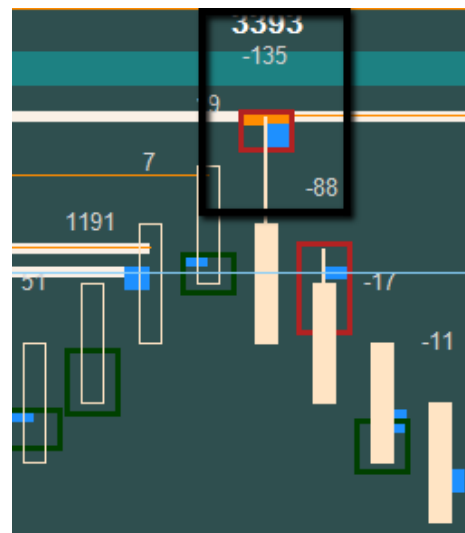

Setup 2 enhanced setups

1. Xbox with trapped order and MM formed on same bar, and *within 2 ticks of OP level*

Long (TxMM on MM)

Short (TxMM on paw)

2. Xbox with trapped order and paw *within 2 ticks of an OP level*

Long (TxP on MM)

Short (TxP on MM)

OP levels in order of preference

1. Previous MM
2. Paw line
3. Institutional block
4. Zone of interest (ZOI)