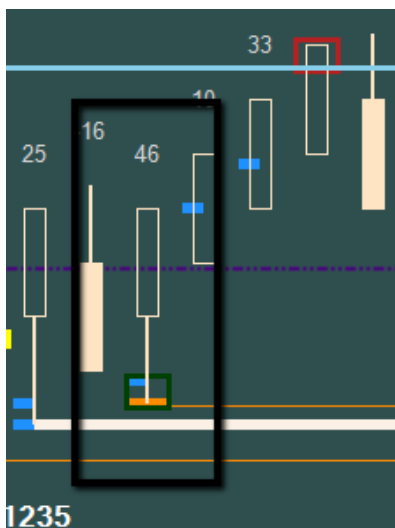

Setup 2 enhanced setups

1. Xbox with trapped order and MM formed on same bar, and *within 2 ticks of OP level*

Long (TxMM on MM)

Short (TxMM on paw)

2. Xbox with trapped order and paw *within 2 ticks of an OP level*

Long (TxP on MM)

Short (TxP on MM)

OP levels in order of preference

1. Previous MM
2. Paw line
3. Institutional block
4. Zone of interest (ZOI)